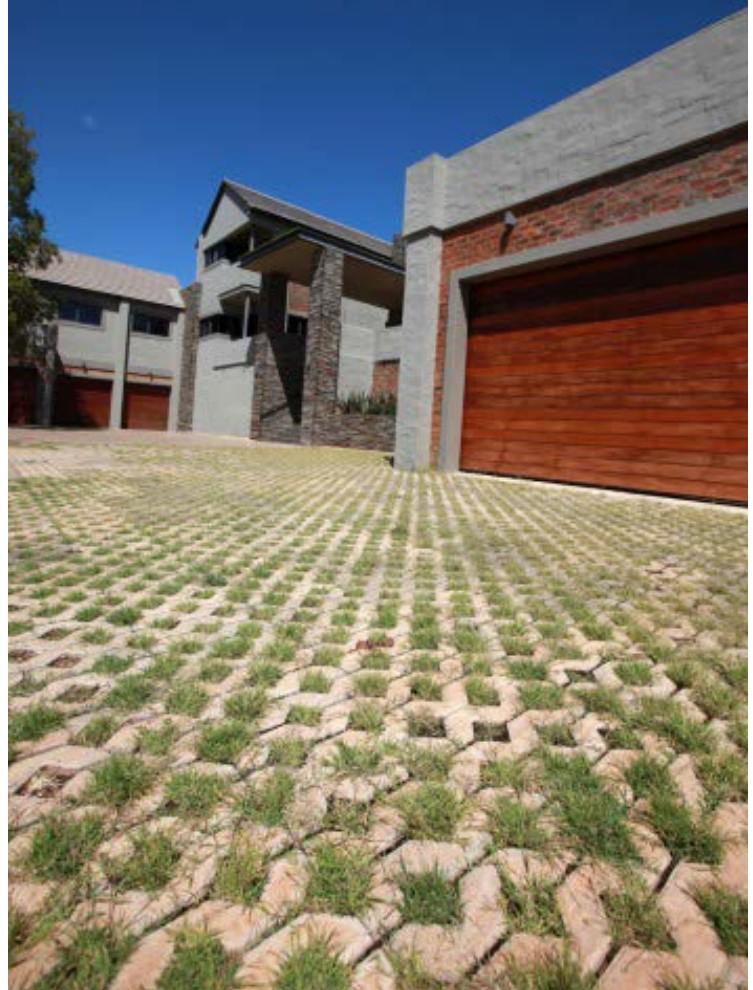

## Bosun Grass Blocks

Dimensions:	600mm x 400mm
Thickness:	100mm
Mass per paver:	± 35kg
SANS:	NA
Pavers per m <sup>2</sup> :	4.2

Colours and finishes\*:

Grey

\*Note: Other colours and finishes can be considered. Contact us for more information.