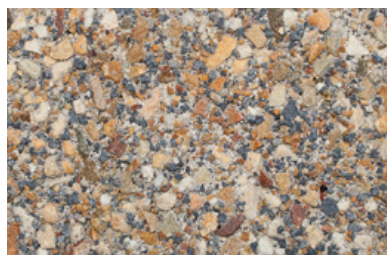

Product Specifications

Bosun 60mm Interlocking Paver

Dimensions: 200mm x 100mm
Thickness: 60mm
Mass per paver: ± 2.6kg
SANS: 1058
Pavers per m²: 50

BIM Object Available
[Click for more info](#)

View more on our
Website

Colours and finishes*:

Grey

Black

Red

Multiblend

Kalahari

Basalt

*Note: Other colours and finishes can be considered. Contact us for more information.