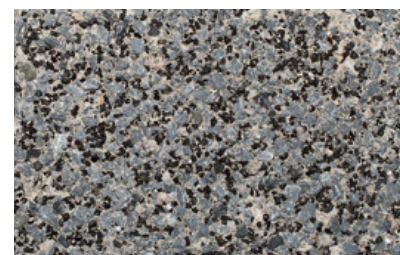

Product Specifications

Bosun 60mm Interlocking Paver

Dimensions: 200mm x 100mm
Thickness: 60mm
Mass per paver: ± 2.6kg
SANS: 1058
Pavers per m²: 50

BIM Object Available
[Click for more info](#)

View more on our
Website

Colours and finishes*:

Grey

Black

Red

Multiblend

Kalahari

Basalt

*Note: Other colours and finishes can be considered. Contact us for more information.