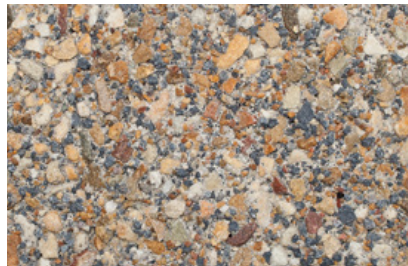

BIM Object Available
[Click for more info](#)

View more on our
Website

Colours and finishes*:

Grey

Kalahari

Basalt

*Note: Other colours and finishes can be considered. Contact us for more information.