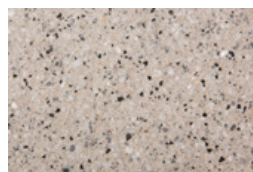

## Bosun Urban Medium Paver

Dimensions: 200mm x 150mm  
 Thickness: 60mm  
 Mass per paver: ± 3.7kg  
 SANS: 1058  
 Pavers per m<sup>2</sup>: 33.3

BIM Object Available  
[Click for more info](#)

View more on our  
 Website

### Colours and finishes\*:

Marble

Granite

Ivory

Black

Chestnut

Ebony

Ash

Grey

Kalahari

Basalt

Stone White

Stone Grey

**Please note:** as of May 2022, the Urban Medium paver will be manufactured with a "mini-bevelled" edge. The change will bring both technical and aesthetic improvements to our Urban range. Rest assured, the introduction of the mini-bevel will retain the Urban's signature, smooth and seamless look.