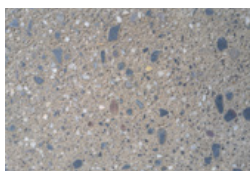

### Colours and finishes\*:

Marble

Granite

Ivory

Black

Chestnut

Ebony

Ash

Grey

Kalahari

Basalt

Stone White

Stone Grey

**Please note:** as of May 2022, the Urban Medium paver will be manufactured with a "mini-bevelled" edge. The change will bring both technical and aesthetic improvements to our Urban range. Rest assured, the introduction of the mini-bevel will retain the Urban's signature, smooth and seamless look.