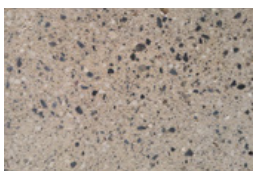

### Colours and finishes\*:

Marble

Granite

Ivory

Black

Chestnut

Ebony

Ash

Grey

Kalahari

Basalt

Stone White

Stone Grey

**Please note:** as of May 2022, the Urban Medium paver will be manufactured with a "mini-bevelled" edge. The change will bring both technical and aesthetic improvements to our Urban range. Rest assured, the introduction of the mini-bevel will retain the Urban's signature, smooth and seamless look.