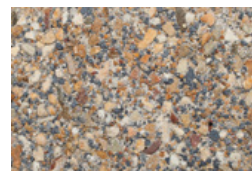

### Colours and finishes\*:

Marble

Granite

Ivory

Black

Chestnut

Ebony

Ash

Grey

Kalahari

Basalt

Stone White

Stone Grey

**Please note:** as of May 2022, the Urban Medium paver will be manufactured with a "mini-bevelled" edge. The change will bring both technical and aesthetic improvements to our Urban range. Rest assured, the introduction of the mini-bevel will retain the Urban's signature, smooth and seamless look.