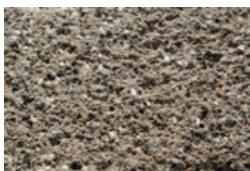

### Colours and finishes\*:

Marble

Granite

Ivory

Black

Chestnut

Ebony

Ash

Grey

Kalahari

Basalt

Stone White

Stone Grey

**Please note:** as of May 2022, the Urban Medium paver will be manufactured with a "mini-bevelled" edge. The change will bring both technical and aesthetic improvements to our Urban range. Rest assured, the introduction of the mini-bevel will retain the Urban's signature, smooth and seamless look.