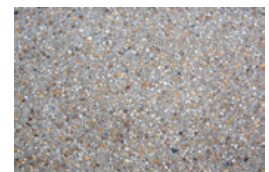

### Colours and finishes\*:

Marble

Granite

Ivory

Black

Chestnut

Ebony

Ash

Grey

Kalahari

Basalt

Stone White

Stone Grey

**Please note:** as of May 2022, the Urban Medium paver will be manufactured with a "mini-bevelled" edge. The change will bring both technical and aesthetic improvements to our Urban range. Rest assured, the introduction of the mini-bevel will retain the Urban's signature, smooth and seamless look.