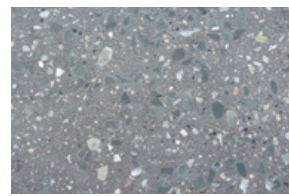

Granite

Marble

Chestnut

Ebony

Ivory

Stone Black

Stone Grey

Ash

Stone White

Please note: as of May 2022, the Urban Slimline paver will be manufactured with a "mini-bevelled" edge. The change will bring both technical and aesthetic improvements to our Urban range. Rest assured, the introduction of the mini-bevel will retain the Urban's signature, smooth and seamless look.