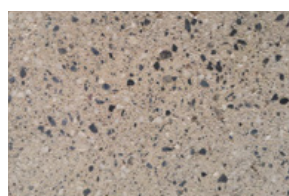

Granite

Marble

Chestnut

Ebony

Ivory

Stone Black

Stone Grey

Ash

Stone White

Please note: as of May 2022, the Urban Slimline paver will be manufactured with a "mini-bevelled" edge. The change will bring both technical and aesthetic improvements to our Urban range. Rest assured, the introduction of the mini-bevel will retain the Urban's signature, smooth and seamless look.